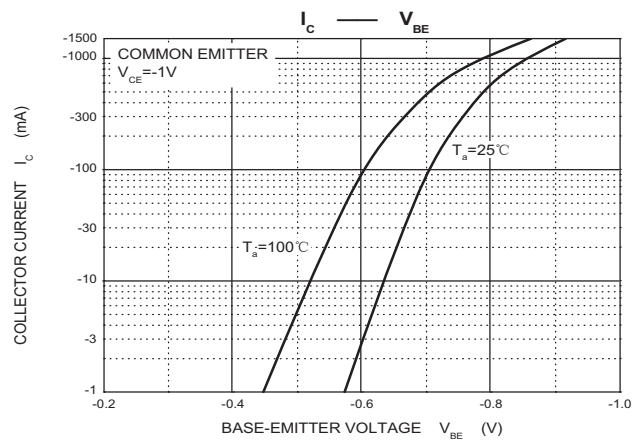

## Typical Characteristics

TO-92 PACKAGE TAPEING DIMENSION

Dimiensions are in millimeter								
A1	A	T	P	P0	P2	F1	F2	W
4.5	4.5	3.5	12.7	12.7	6.35	2.5	2.5	18.0
W0	W1	W2	H	H0	D0	t1	t2	ΔP
6.0	9.0	1.0 MAX.	19.0	16.0	4.0	0.4	0.2	0