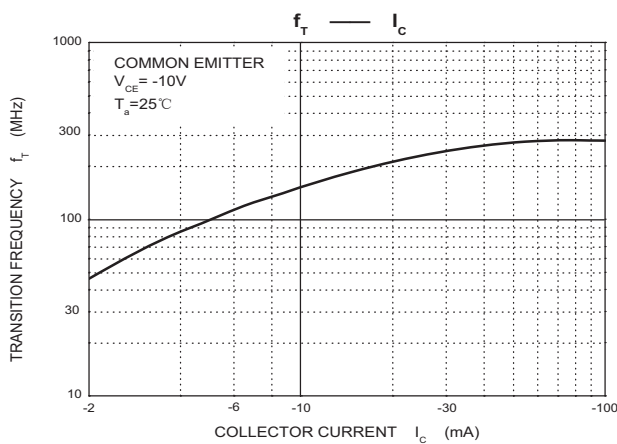

## Typical Characteristics

TO-92 PACKAGE TAPEING DIMENSION

Dimiensions are in millimeter								
A1	A	T	P	P0	P2	F1	F2	W
4.5	4.5	3.5	12.7	12.7	6.35	2.5	2.5	18.0
W0	W1	W2	H	H0	D0	t1	t2	ΔP
6.0	9.0	1.0 MAX.	19.0	16.0	4.0	0.4	0.2	0