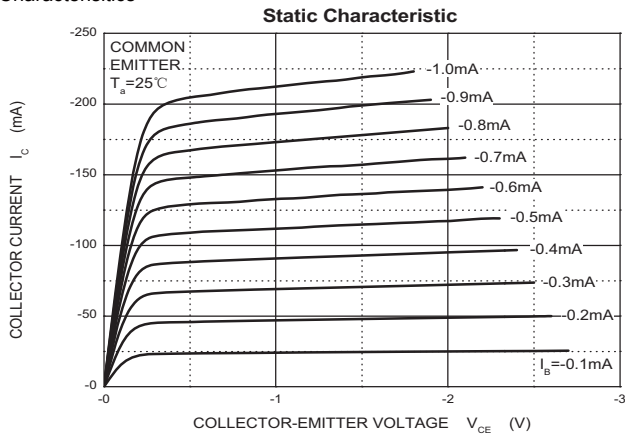

## Typical Characteristics

TO-92 PACKAGE TAPEING DIMENSION

Dimiensions are in millimeter								
A1	A	T	P	P0	P2	F1	F2	W
4.5	4.5	3.5	12.7	12.7	6.35	2.5	2.5	18.0
W0	W1	W2	H	H0	D0	t1	t2	ΔP
6.0	9.0	1.0 MAX.	19.0	16.0	4.0	0.4	0.2	0