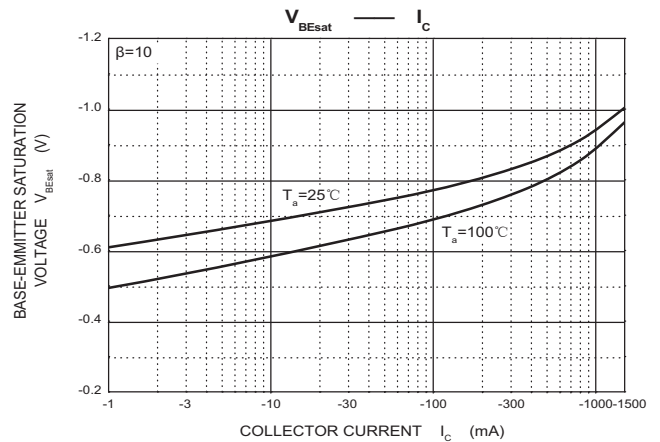

## Typical Characteristics

TO-92 PACKAGE TAPEING DIMENSION

Dimiensions are in millimeter								
A1	A	T	P	P0	P2	F1	F2	W
4.5	4.5	3.5	12.7	12.7	6.35	2.5	2.5	18.0
W0	W1	W2	H	H0	D0	t1	t2	ΔP
6.0	9.0	1.0 MAX.	19.0	16.0	4.0	0.4	0.2	0