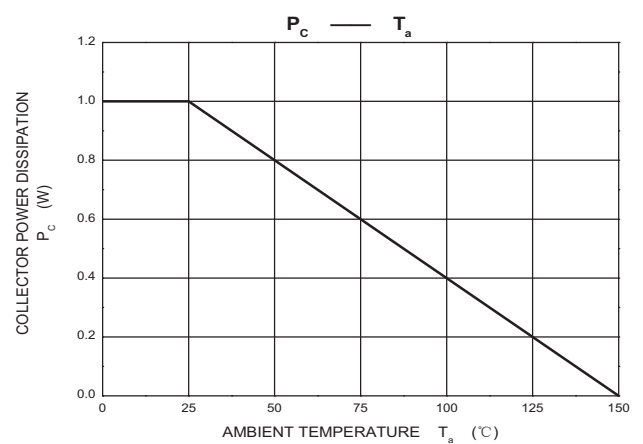

## Typical Characteristics

TO-92 PACKAGE TAPEING DIMENSION

Dimiensions are in millimeter								
A1	A	T	P	P0	P2	F1	F2	W
4.5	4.5	3.5	12.7	12.7	6.35	2.5	2.5	18.0
W0	W1	W2	H	H0	D0	t1	t2	ΔP
6.0	9.0	1.0 MAX.	19.0	16.0	4.0	0.4	0.2	0