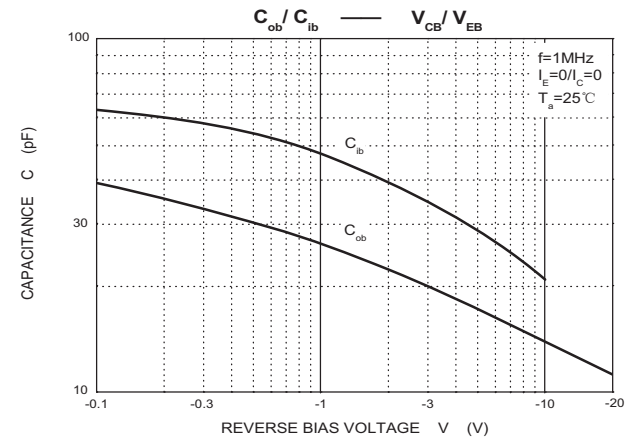

## Typical Characteristics

TO-92 PACKAGE TAPEING DIMENSION

Dimiensions are in millimeter								
A1	A	T	P	P0	P2	F1	F2	W
4.5	4.5	3.5	12.7	12.7	6.35	2.5	2.5	18.0
W0	W1	W2	H	H0	D0	t1	t2	ΔP
6.0	9.0	1.0 MAX.	19.0	16.0	4.0	0.4	0.2	0