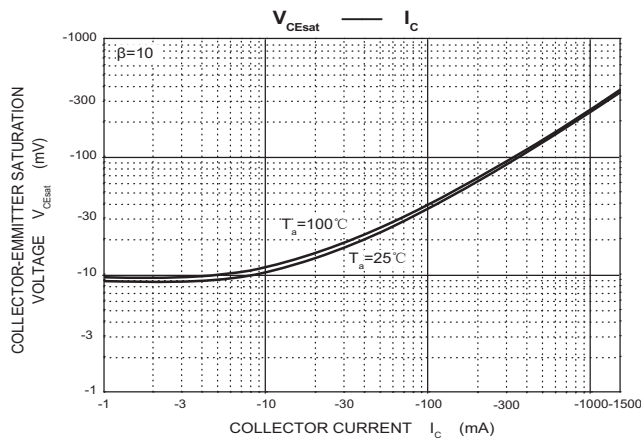

## Typical Characteristics

TO-92 PACKAGE TAPEING DIMENSION

Dimiensions are in millimeter								
A1	A	T	P	P0	P2	F1	F2	W
4.5	4.5	3.5	12.7	12.7	6.35	2.5	2.5	18.0
W0	W1	W2	H	H0	D0	t1	t2	ΔP
6.0	9.0	1.0 MAX.	19.0	16.0	4.0	0.4	0.2	0