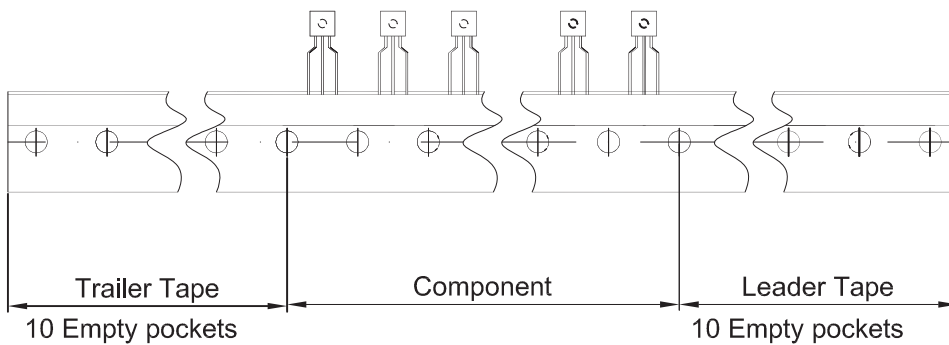

## Typical Characteristics

TO-92 PACKAGE TAPEING DIMENSION

Dimiensions are in millimeter								
A1	A	T	P	P0	P2	F1	F2	W
4.5	4.5	3.5	12.7	12.7	6.35	2.5	2.5	18.0
W0	W1	W2	H	H0	D0	t1	t2	ΔP
6.0	9.0	1.0 MAX.	19.0	16.0	4.0	0.4	0.2	0