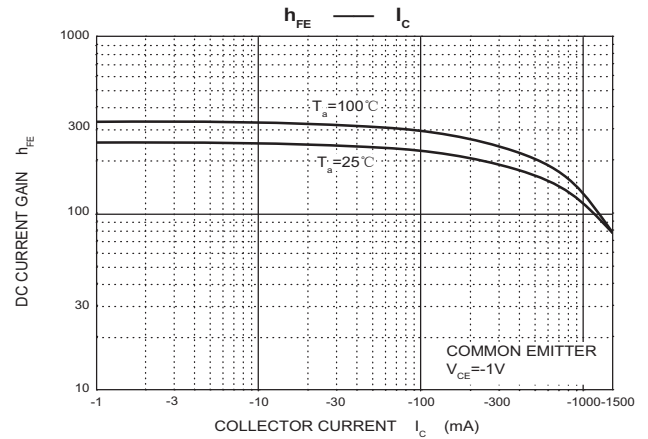

## Typical Characteristics

TO-92 PACKAGE TAPEING DIMENSION

Dimiensions are in millimeter								
A1	A	T	P	P0	P2	F1	F2	W
4.5	4.5	3.5	12.7	12.7	6.35	2.5	2.5	18.0
W0	W1	W2	H	H0	D0	t1	t2	ΔP
6.0	9.0	1.0 MAX.	19.0	16.0	4.0	0.4	0.2	0

Package	Box	Box Size(mm)	Carton	Carton Size(mm)
TO-92	2000 pcs	333×162×43	20,000 pcs	350×340×250