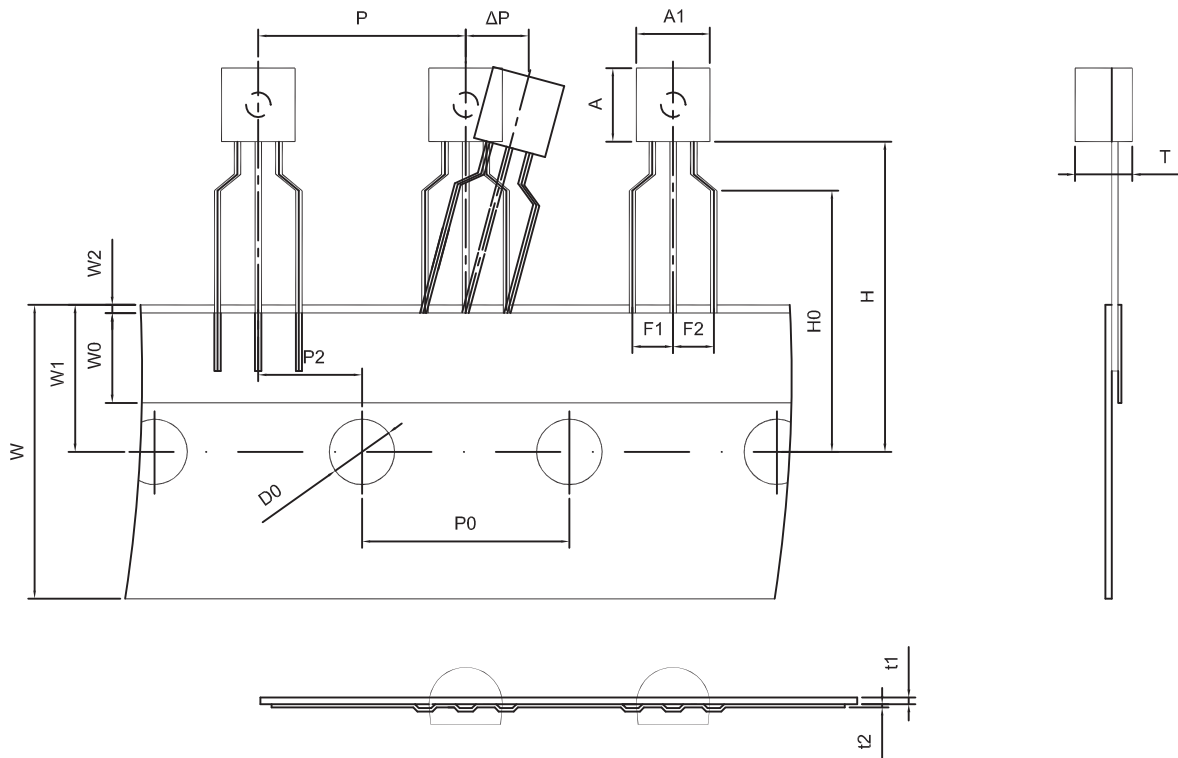

## Typical Characteristics

TO-92 PACKAGE TAPEING DIMENSION

Dimiensions are in millimeter								
A1	A	T	P	P0	P2	F1	F2	W
4.5	4.5	3.5	12.7	12.7	6.35	2.5	2.5	18.0
W0	W1	W2	H	H0	D0	t1	t2	ΔP
6.0	9.0	1.0 MAX.	19.0	16.0	4.0	0.4	0.2	0

Package	Box	Box Size(mm)	Carton	Carton Size(mm)
TO-92	2000 pcs	333×162×43	20,000 pcs	350×340×250